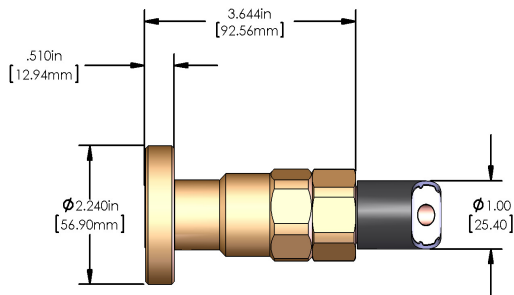

## Connectors

### RCTK 120

7/8" Connector for 1/2" Andrew Foam Transmission Line

\*Gas block available

### RCTK 130

7/8" Connector for 7/8" Andrew Foam Transmission Line

\*Gas block or Gas pass available

### RCTK 230

1-5/8" Connector for 7/8" Andrew Foam Transmission Line

\*Gas block or Gas pass available