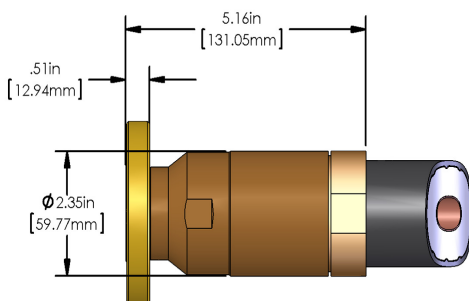

### RCTK 230

1-5/8" Connector for 7/8" Andrew Foam Transmission Line

\*Gas block or Gas pass available

### RCTK 240

1-5/8" Connector for 1-1/4" Andrew Foam Transmission Line

\*Gas block or Gas pass available