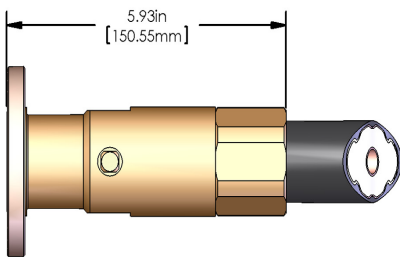

### RCTK 120

7/8" Connector for 1/2" Andrew Foam Transmission Line

\*Gas block available

### RCTK 130

7/8" Connector for 7/8" Andrew Foam Transmission Line

\*Gas block or Gas pass available

### RCTK 230

1-5/8" Connector for 7/8" Andrew Foam Transmission Line

\*Gas block or Gas pass available

### RCTK 240

1-5/8" Connector for 1-1/4" Andrew Foam Transmission Line

\*Gas block or Gas pass available