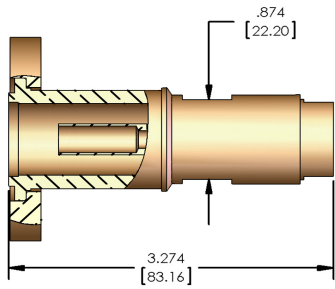

## Connectors

### RCTK 120

7/8" Connector for 1/2" Andrew Foam Transmission Line

\*Gas block available

### RCTK 130

7/8" Connector for 7/8" Andrew Foam Transmission Line

\*Gas block or Gas pass available

### RCTK 230

1-5/8" Connector for 7/8" Andrew Foam Transmission Line

\*Gas block or Gas pass available