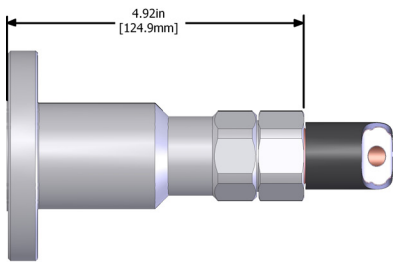

### RCTK 120

7/8" Connector for 1/2" Andrew Foam Transmission Line

\*Gas block available

### RCTK 130

7/8" Connector for 7/8" Andrew Foam Transmission Line

\*Gas block or Gas pass available

### RCTK 230

1-5/8" Connector for 7/8" Andrew Foam Transmission Line

\*Gas block or Gas pass available